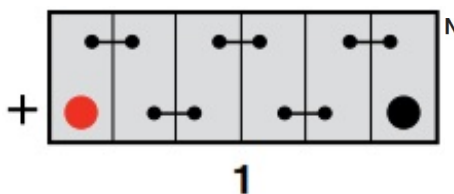

Technologie

Dispositif stop-flamme	✓
Technologie	Ca/Ca
Séparateur	PE
Taux de charge recommandé	6A

Type de bornes

T1

Standard DIN Post

Positive Terminal

Negative Terminal

Schéma de montage des éléments

Dimensions

Length	350mm
Width	174mm
Height	224mm

Weights & Measures

Mean Weight with Acid	25.4kg
Acid Volume	4.9 litres

Container Features

Case Type	Euro Compact Low Kamina
Cell Layout	1
Hold Down	N
State of Charge Indicator	✓
Handles	✓
End Venting	✓
Lid Type	Central Venting