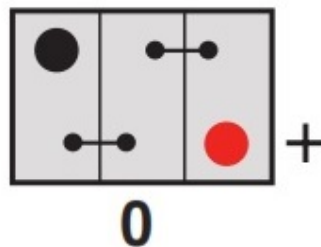

T1

Standard DIN Post

Positive Terminal

Negative Terminal

Cell Assembly Layout

Battery Hold-down

Data Sheet generated on 27/10/2021 - E&OE