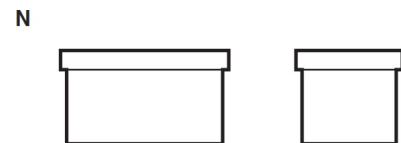

T1

Standard DIN Post

Positive Terminal

Negative Terminal

Cell Assembly Layout

Battery Hold-down

Data Sheet generated on 27/10/2021 - E&OE