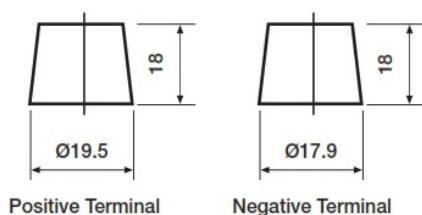

Yuasa Technical Data Sheet

Yuasa 541 - Classic Vehicle Batteries

Performance

Voltage	6V
Capacity (20-hour)	150Ah
Cold Cranking Amps (EN1)	510A

Dimensions

Length	348mm
Width	172mm
Height	216mm

Weights & Measures

Mean Weight with Acid	27kg
Acid Volume	6.3 litres

Container Features

Hold Down	N
Lid Type	Raised Plug

Technology

Technology	Sb/Sb
Separator	PE
Recommended Charge Rate	9A
Performance Marking	W1-C1-V1-E1

Terminal Type

T1

Standard DIN Post

Positive Terminal

Negative Terminal

Cell Assembly Layout

Battery Hold-down

Data Sheet generated on 27/10/2021 - E&OE