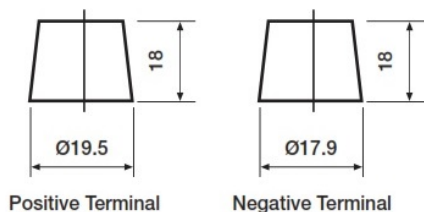

Terminal Type

T1

Standard DIN Post